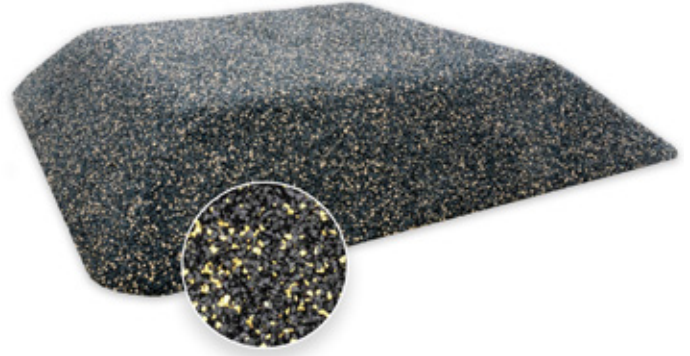

PlayPod

Permanent scuff zone solution under play equipment

It's what's on the surface that counts.

Description

Our PlayPods were designed and developed as a permanent solution to the problem of bark scuffing out under play equipment. Installed under play equipment, they provide a long-term safety surface and all-weather scuff zone.

-  A porous free draining product
-  Easy application
-  Anti slip surface
-  Protects against UV and weather extremes
-  Colour options are available

Specifications

Product type	Rubber granules
Dimensions	Width: 90cm Length: 90cm Thickness: 17.5cm
Critical fall height (CFH)	Provides a 2.5 metre CFH
Surface	Granule texture
Certification	NZS 5828:2015

Components

80% recycled rubber, 20% TPV rubber

Recommended Use

Install under swings, slides and other high traffic playground areas to stop loose-fill material movement and provide a permanent safety surface.